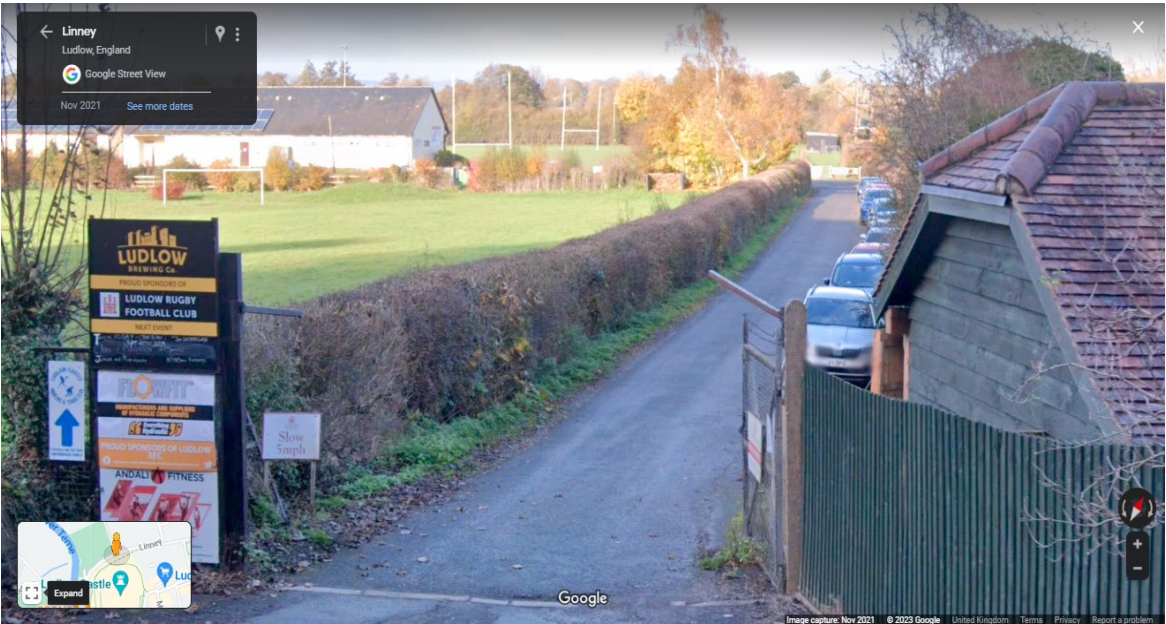

# Ludlow Rugby Football Club, Linney, Ludlow

- Entrance to Ludlow Rugby Club -

- Entrance on left looking up the Linney -

- Entrance on right looking down the Linney -

- View from car park towards entrance on the Linney -

- View of the Clubhouse from car park -

- Rugby pitch to the left of the Clubhouse -

- Land to west of Clubhouse facing the River Teme -

- Satellite view -