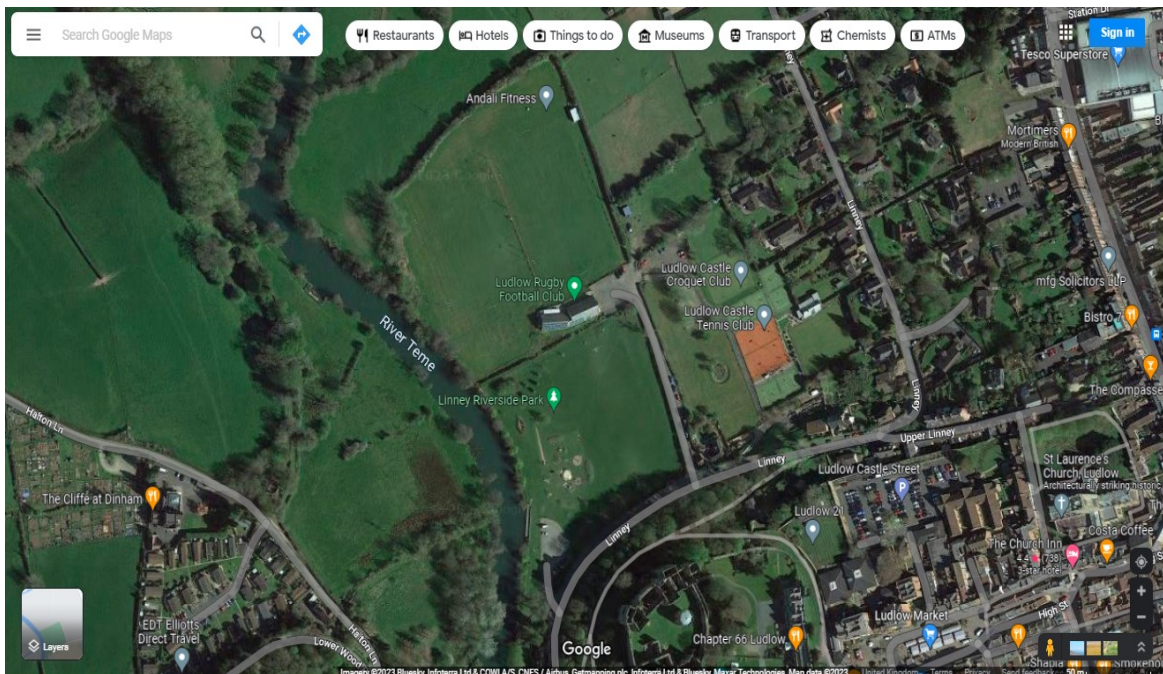

# Ludlow Rugby Football Club, Linney, Ludlow

- Entrance to Ludlow Rugby Club -

- Entrance on left looking up the Linney -

- Entrance on right looking down the Linney -

- View from car park towards entrance on the Linney -

- View of the Clubhouse from car park -

- Rugby pitch to the left of the Clubhouse -

- Land to west of Clubhouse facing the River Teme -

- Satellite view -